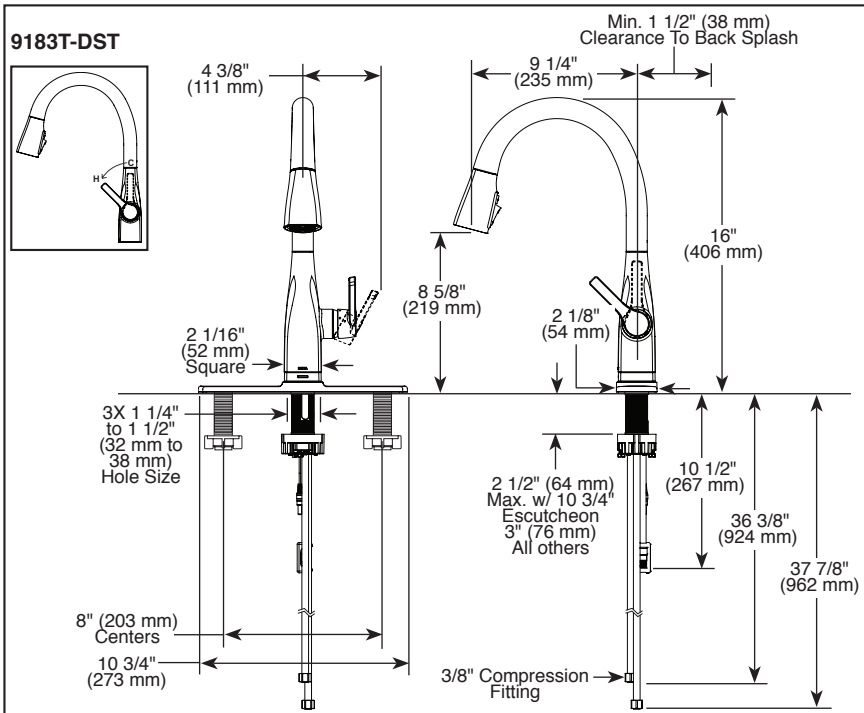

▲ Designate proper finish suffix

Delta reserves the right (1) to make changes in specifications and materials, and (2) to change or discontinue models, both without notice or obligation. Dimensions are for reference only. See current full-line price book or www.deltafaucet.com for finish options and product availability.

DSP-K-9183T-DST Rev. D

Delta Faucet Company

55 E. 111th Street, Indianapolis, Indiana 46280
350 South Edgeware Road, St. Thomas, ON N5P 4L1
© 2022 Delta Faucet Company