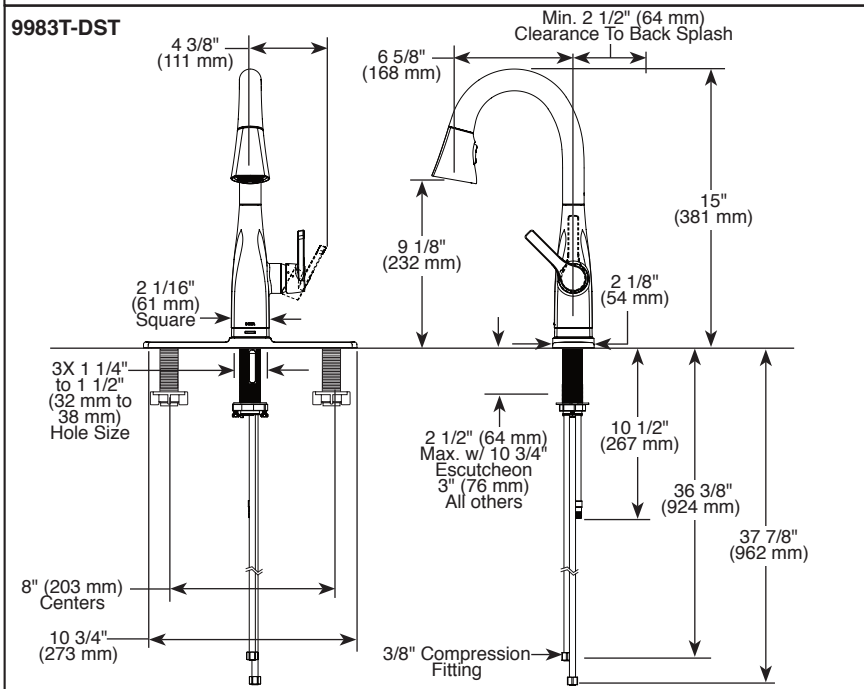

▲ Designate proper finish suffix

Delta reserves the right (1) to make changes in specifications and materials, and (2) to change or discontinue models, both without notice or obligation. Dimensions are for reference only. See current full-line price book or www.deltafaucet.com for finish options and product availability.

DSP-K-9183T-DST Rev. D

Delta Faucet Company

55 E. 111th Street, Indianapolis, Indiana 46280
350 South Edgeware Road, St. Thomas, ON N5P 4L1
© 2022 Delta Faucet Company