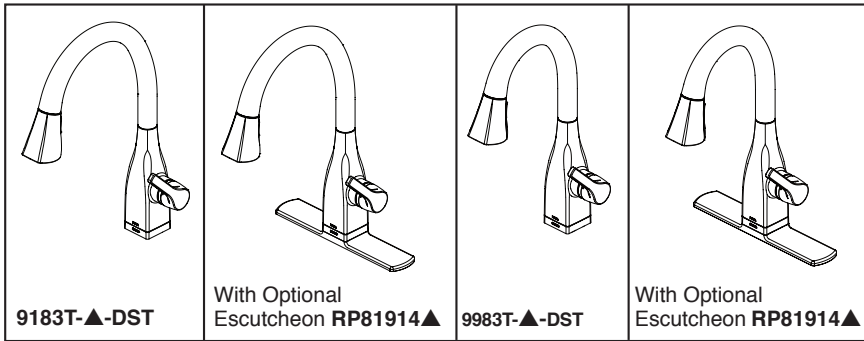

see what Delta can do^{SM}

KITCHEN FAUCETS

- Mateo® Collection
- Single Handle Pull-Down

FEATURES:

- Touch₂O® Technology
- DIAMOND Seal® Technology
- MagnaTite® Magnetic Docking
- Touch-Clean® Sprayhead
- ShieldSpray™ Technology (Kitchen models only)

STANDARD SPECIFICATIONS:

- Maximum 1.8 gpm @ 60 psi, 6.8 L/min @ 414 kPa
- One or three hole mount (escutcheon optional, not included)
- Diamond coated ceramic cartridge
- 3/8" O.D. straight, staggered PEX supply lines
- Rotating spout
- Red/Blue indicator markings
- Three-function wand; Aerated stream, spray or ShieldSpray™ (Kitchen models only)
- Two-function wand; Aerated stream or spray (Bar/Prep models only)
- Dual integral check valves in sprayer
- LED indicator light signals on-off, water temperature and when batteries run low
- Uses 6 AA (included) or 6 C (optional) batteries

WARRANTY

- Parts and Finish - Lifetime limited warranty; or for commercial purchasers, 10 years for multi-family residential (apartments and condominiums) and 5 years for all other commercial uses, in each case from the date of purchase.
- Electronic Parts and Batteries (if applicable) - 5 years from the date of purchase; or for commercial purchasers, 1 year from the date of purchase. No warranty is provided on batteries.

COMPLIES WITH:

- ASME A112.18.1 / CSA B125.1
- ASME A112.18.6
- ♿ Indicates compliance to
- ♿ ICC/ANSI A117.1 - Valve control only

Submitted Model No.: _____

Specific Features: _____