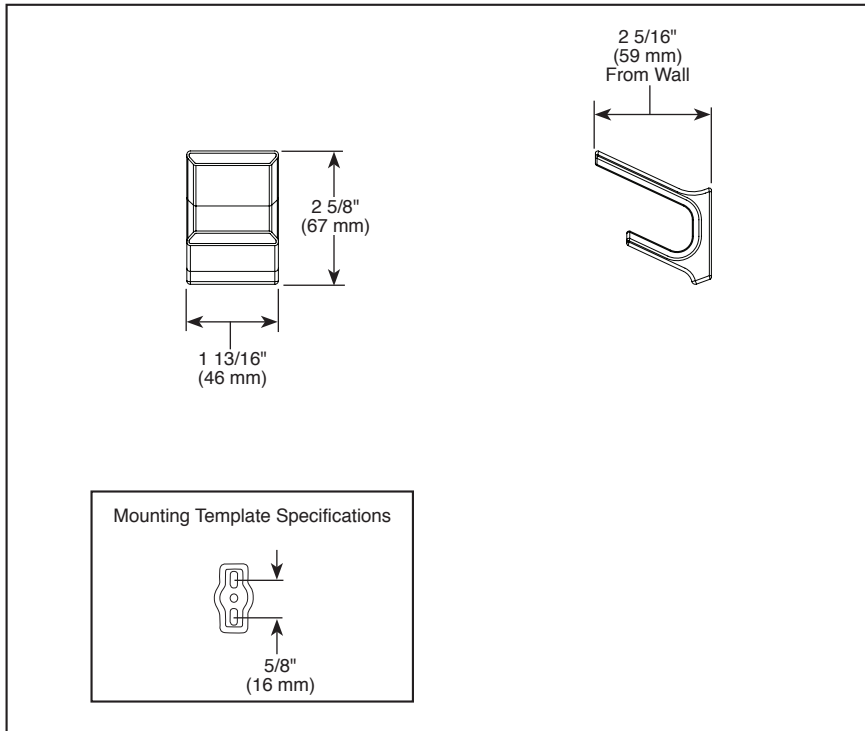

▲ Designate Proper Finish Suffix