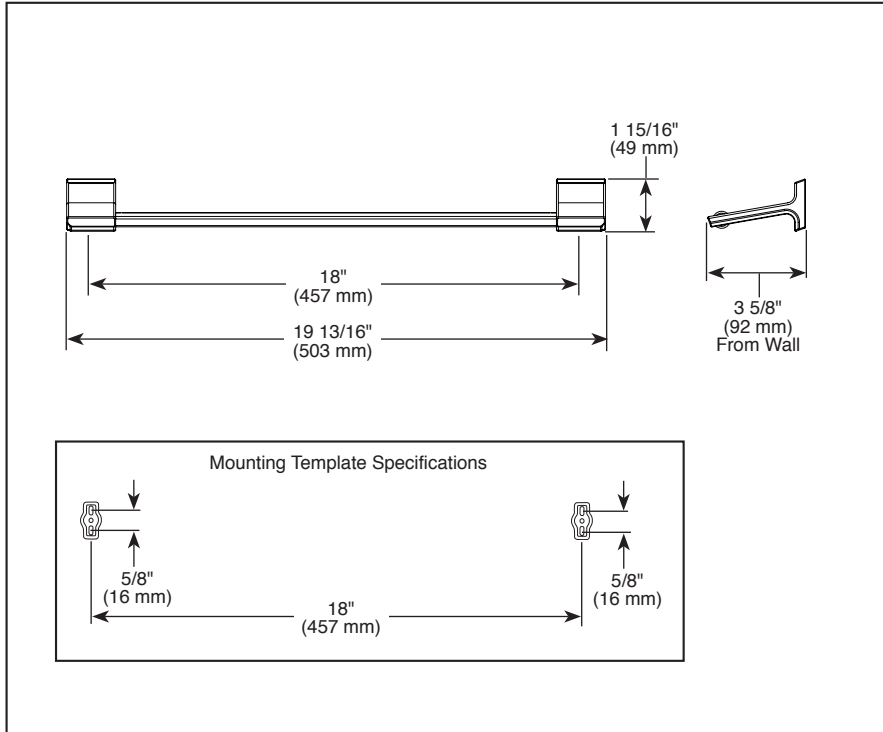

see what Delta can doSM

ACCESSORIES

- Pivotal™ Bath Collection
- 18" Towel Bar

Submitted Model No.: _____

Specific Features: _____

STANDARD SPECIFICATIONS:

- Wood blocking is preferable behind all wall surfaces. If wood blocking is not available, the following fasteners are suggested: Tile/Masonry-Plastic or lead Anchors Plaster/drywall-Toggle bolts.
- Mounting hardware and mounting template included with product.