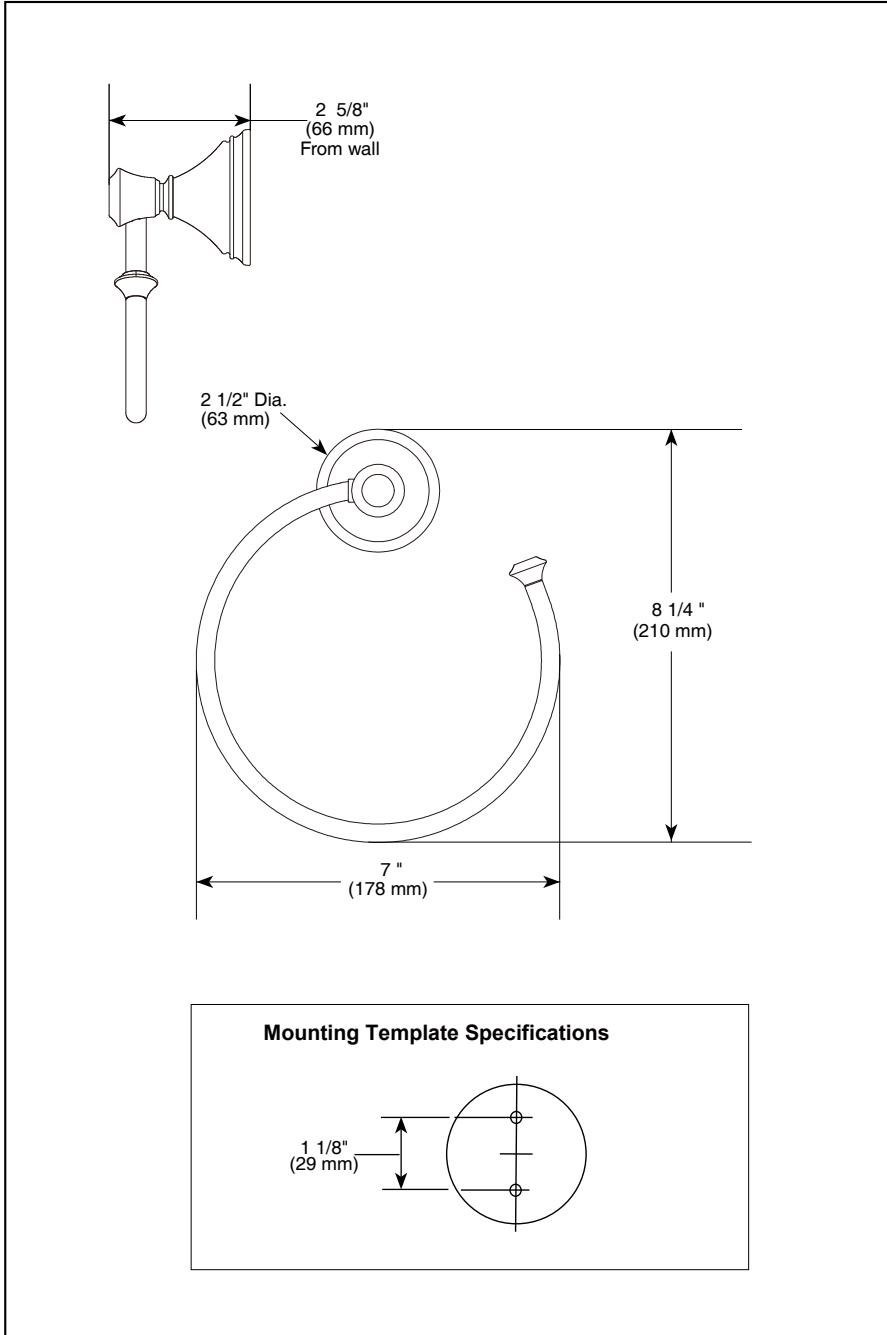

79746 ▲

Submitted Model No.: _____

Specific Features: _____

ACCESSORIES

- Cassidy™ Bath Collection
- Towel Holder

STANDARD SPECIFICATIONS:

- Wood blocking is preferable behind all wall surfaces. If wood blocking is not available, the following fasteners are suggested: Tile/Masonry-Plastic Anchors, Plaster/Drywall-Toggle bolts.
- Mounting hardware and mounting template included with product.