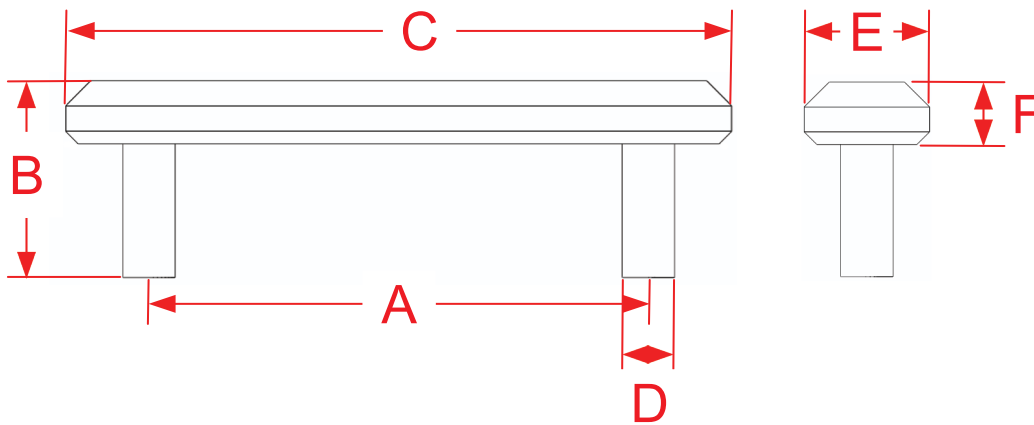

# 270 Series Cabinet Door & Appliance Pulls

Finishes for Life  
TARNISH-FREE GUARANTEED

| Part # | A<br>Center to Center | B<br>Projection | C<br>Overall | D<br>Base | E<br>Bar Width | F<br>Bar Height |
|--------|-----------------------|-----------------|--------------|-----------|----------------|-----------------|
| 270-3  | 3.0000"               | 1.1875"         | 4.0000"      | 0.3125"   | 0.7500"        | 0.3750"         |
| 270-6  | 6.0000"               | 1.1875"         | 8.0000"      | 0.3125"   | 0.7500"        | 0.3750"         |
| 270-10 | 10.0000"              | 1.1875"         | 14.0000"     | 0.3125"   | 0.7500"        | 0.3750"         |