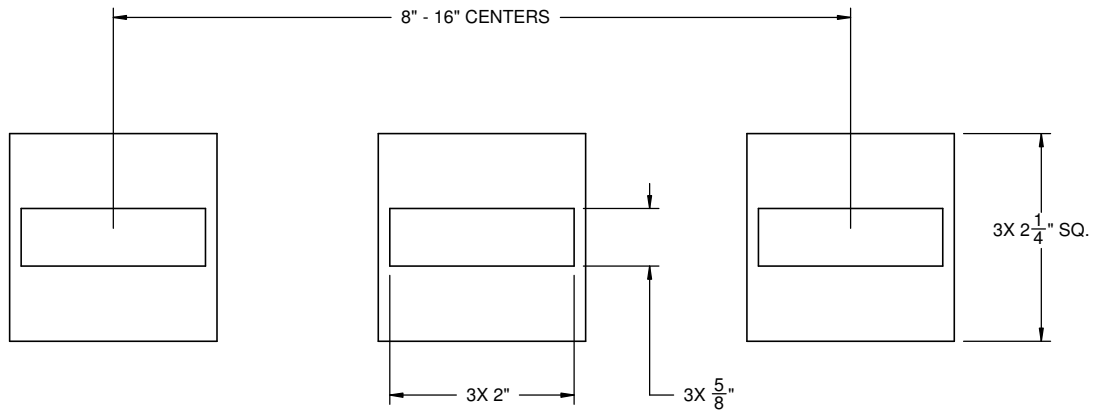

California Faucets®

Morro Bay™

THREE HANDLE TUB & SHOWER TRIM

TO-7703RL

Features

- Solid brass construction
- Less head, arm, flange, and spout
- Requires rough valve: 3-VR (sold separately)
- Over 30 finishes including 15 PVD finishes

Codes/Standards Applicable

Product meets or exceeds the following:

- ASME A112.18.1/CSA B125.1

ALL DIMENSIONS SHOWN TO NEAREST 1/16"