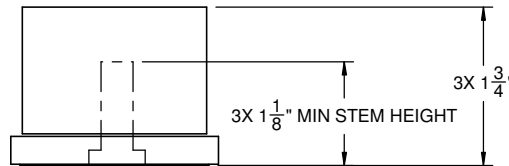

California Faucets®

Morro Bay™

THREE HANDLE TUB & SHOWER TRIM

TO-7703RL

Features

- Solid brass construction
- Less head, arm, flange, and spout
- Requires rough valve: 3-VR (sold separately)
- Over 30 finishes including 15 PVD finishes

Codes/Standards Applicable

Product meets or exceeds the following:

- ASME A112.18.1/CSA B125.1

ALL DIMENSIONS SHOWN TO NEAREST 1/16"