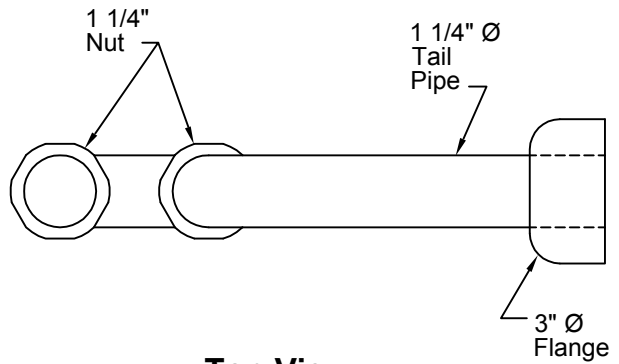

Isometric View

Top View

Front View

Side View

California Faucets®
 info@calfaucets.com
 www.calfaucets.com

FIXTURE:
1 1/4" "P" Trap Kit
MODEL #: 9076
DWG NO: .
REV:

REVISIONS	REV DATE	STARTING DATE: April 11, 2002
		APPRVD DATE:
		APPRVD BY:
		SCALE: None
		DRAWN BY: William Linares william@calfaucets.com