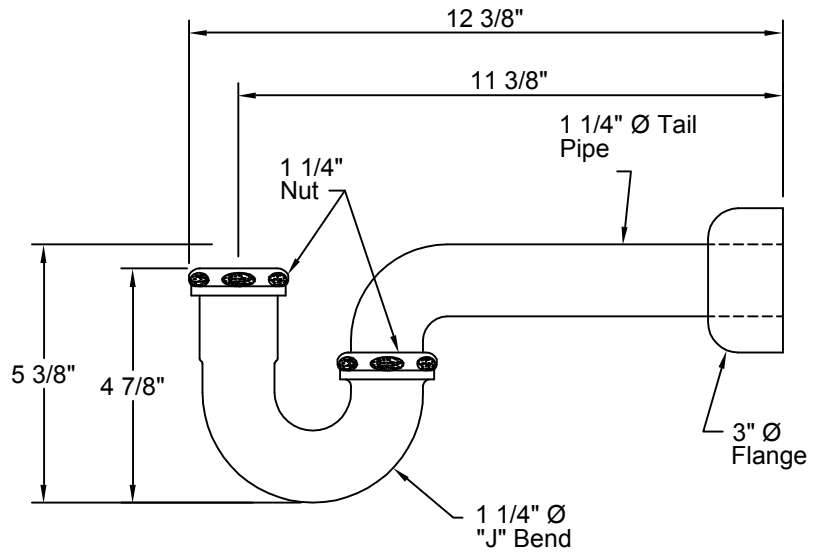

Isometric View

Top View

Front View

Side View

California Faucets®
 info@calfaucets.com
 www.calfaucets.com

FIXTURE:
1 1/4" "P" Trap Kit
MODEL #: 9076
DWG NO: .
REV:

REVISIONS	REV DATE	STARTING DATE: April 11, 2002
		APPRVD DATE:
		APPRVD BY:
		SCALE: None
		DRAWN BY: William Linares william@calfaucets.com