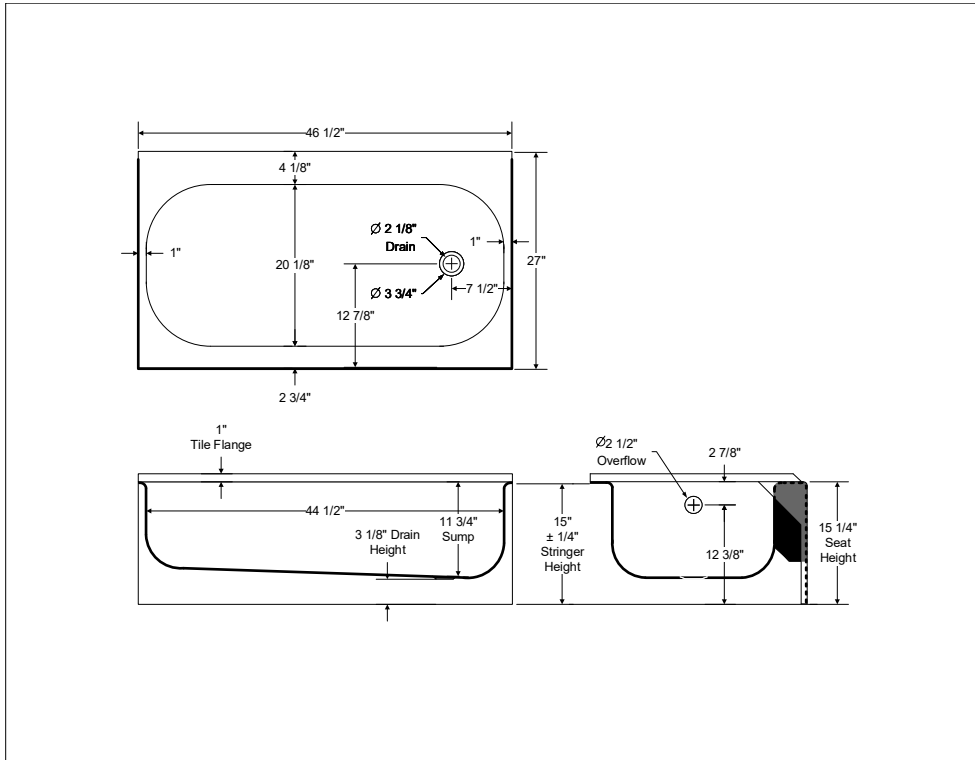

# 4' SynIron 1

**Model number:**

**BZ010003**

**Dimensions:** 47" x 27" x 15"

**Installation:** Alcove

**Material:** Porcelain-finished Steel

# 4' SynIron 1

**Model number:**

**BZ010003**

**Dimensions:** 47" x 27" x 15"

**Installation:** Alcove

**Material:** Porcelain-finished Steel

**Dimensions:**

46 1/2 x 27 x 15 1/4 in.

**Water capacity:**

25 gallons

**Weight:**

59 lbs

**Bathing well:**

44 1/2 X 20 1/8 in.

**Deep sump height:**

11 3/4 in.

**Deck width:**

27 in.

**Drain location:**

Left

Right

Project:

Contractor:

Representative: