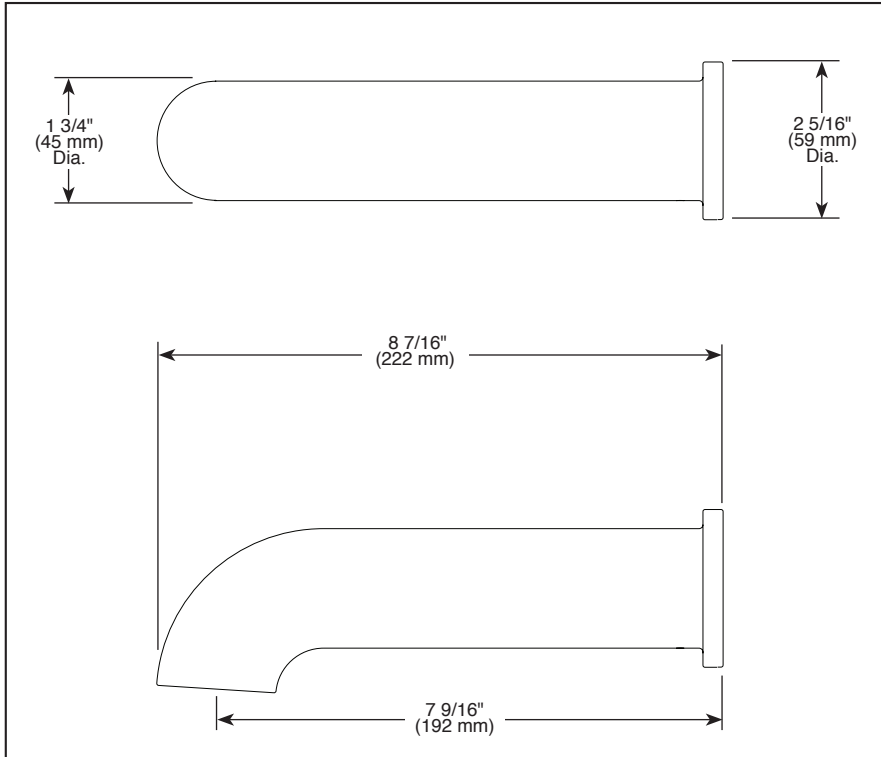

▲ Designate Proper Finish Suffix

BRIZO®

NON-DIVERTER TUB SPOUT

■ Litze™ Bath Collection

STANDARD SPECIFICATIONS:

- Non-diverter tub spout
- Solid brass construction
- Universal adapter included (RP90472) allows for sweat or slip onto 1/2" CWT or thread onto 1/2" NPT
- Spout features hidden stream straightener
- Tub spout can be installed with shower diverter systems

WARRANTY

- Lifetime limited warranty on parts (other than electronic parts and batteries) and finishes: or, for commercial users, for 5 years from date of purchase.
- 5 year limited warranty on electronic parts (other than batteries); or, for commercial users, for 1 year from the date of purchase. No warranty is provided on batteries.

COMPLIES WITH:

- ASME A112.18.1 / CSA B125.1