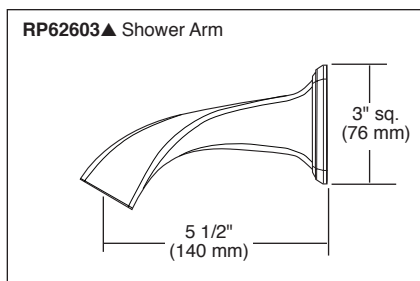

▲ Designate proper finish suffix

BRIZO®

SHOWERHEAD

■ Virage® Bath Collection

FEATURES:

- H₂O Kinetic Technology® single function showerhead

STANDARD SPECIFICATIONS:

- Max flow rate 1.75 gpm @ 80 psi, 6.6 L/min @ 550 kPa
- Finished sprayface matches shell finish
- Showerhead has 1/2"-14 NPSM female connection
- Optional solid brass showerarm (RP62603▲)
- Wrench flats for tightening
- Showerhead ball nut pivots and rotates

WARRANTY

- Parts and Finish - Lifetime limited warranty; or for commercial purchasers, 10 years for multi-family residential (apartments and condominiums) and 5 years for all other commercial uses, in each case from the date of purchase.
- Electronic Parts and Batteries (if applicable) - 5 years from the date of purchase; or for commercial purchasers, 1 year from the date of purchase. No warranty is provided on batteries.

COMPLIES WITH:

- ASME A112.18.1 / CSA B125.1
- EPA WaterSense®