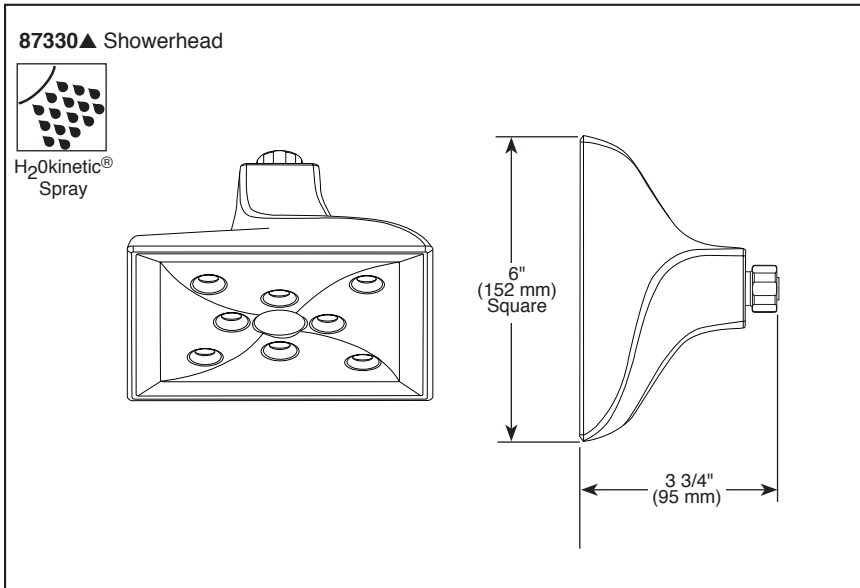

Submitted Model No.: _____

Specific Features: _____

▲ Designate proper finish suffix

BRIZO®

SHOWERHEAD

■ Virage® Bath Collection

FEATURES:

- H₂O Kinetic Technology® single function showerhead

STANDARD SPECIFICATIONS:

- Max flow rate 1.75 gpm @ 80 psi, 6.6 L/min @ 550 kPa
- Finished sprayface matches shell finish
- Showerhead has 1/2"-14 NPSM female connection
- Optional solid brass showerarm (RP62603▲)
- Wrench flats for tightening
- Showerhead ball nut pivots and rotates