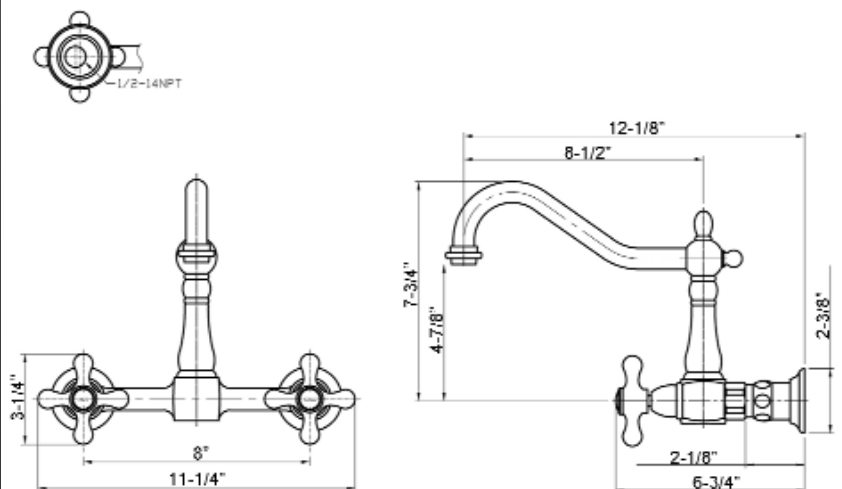

KATE WALL MOUNT KITCHEN FAUCET

Cat. No.
KF104

W: 11- $\frac{1}{4}$ "
D: 12- $\frac{1}{8}$ "
H: 9- $\frac{1}{4}$ "

Features:

- ▶ Constructed of solid brass
- ▶ Long hooked swivel spout
- ▶ Low lead brass body with 8" centers
- ▶ Metal cross handles
- ▶ Height to spout 4- $\frac{7}{8}$ "
- ▶ Spout reach 8- $\frac{1}{2}$ "
- ▶ Available in 3 finishes
- ▶ Ceramic disc cartridges
- ▶ Flow rate is 1.8 GPM at 60 psi

Finishes:

BN Brushed Nickel
CP Polished Chrome
ORB Oil Rubbed Bronze

Dimensions of fixture are nominal and may vary. Dimensions and specifications subject to change without notice.