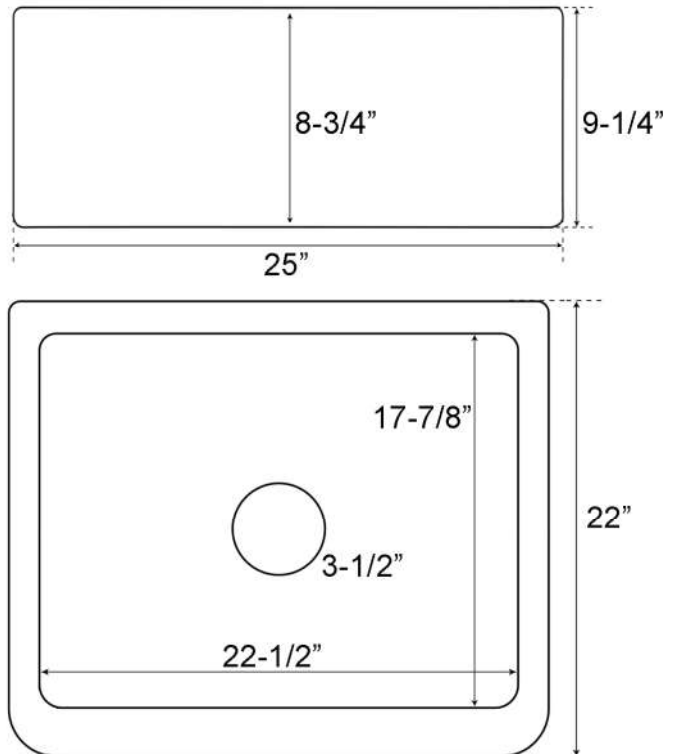

25" BARROCA SINGLE BOWL FARMER SINK

Cat. No
FSCSB3104

W: 25"
D: 22"
H: 9-1/4"

***Please do NOT cut hole without template or actual product.**

Interior Dimensions:

Basin Interior: 22-1/2" W x 17-7/8" D
Basin depth: 8-3/4"

Features:

- ▶ Constructed of solid 16 gauge copper
- ▶ Hammered front
- ▶ Rounded interior corners easy for cleaning
- ▶ Sink bowl has no internal welds
- ▶ Sink bottom angled to drainage
- ▶ Front rim 2-1/2", back rim 1-1/2", side rims 1-3/8"
- ▶ Accommodates 3-1/2" drain
- ▶ Patina applied to copper using French hot process
- ▶ Hand polished finish
- ▶ Copper is a living finish and will patina over time

Finish:

AC Antique Copper

Dimensions of fixture are nominal and may vary within the range of tolerances established by ANSI Standard A112.19.2. Dimensions and specifications subject to change without notice.