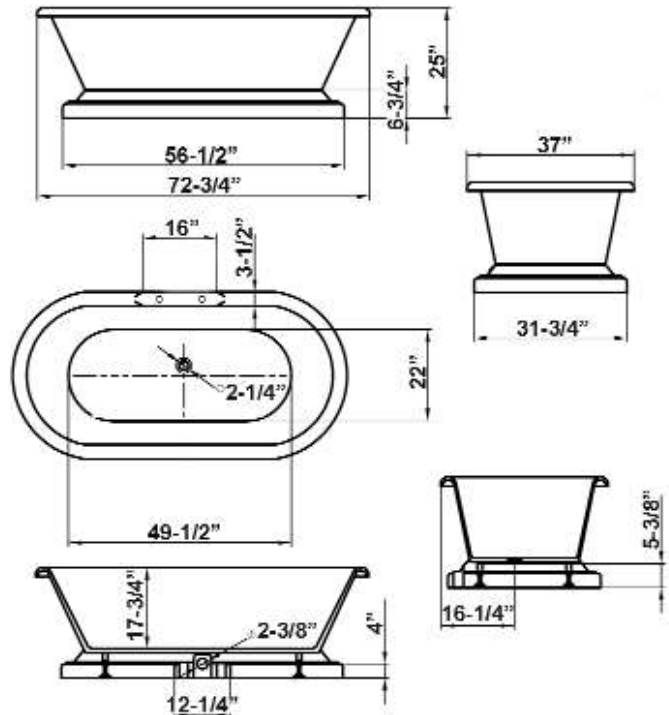

**CORDOBA
ACRYLIC DOUBLE
ROLL TOP TUB**

Cat. No.
ATDR7H71BB

L: 72-3/4"
W: 37"
H: 25"

Water depth 17-3/4" to top of tub
Tap Deck: 16"L X 3-1/2"W

Features:

- ▶ Interior and exterior walls 5mm acrylic sheets
- ▶ Space between walls completely filled with fiberglass & resin
- ▶ 7/8" wall thickness
- ▶ Includes base
- ▶ 7" centers in tub deck
- ▶ Extra wide for comfort
- ▶ Tub is thoroughly inspected before shipment
- ▶ IAPMO Certified
- ▶ No overflow

- Faucets: part #4601 and #4201
- Use with Straight Bath Supplies: part #5577
- Leg tub drain: part #5599LT or 5599TS

Gallon Capacity : 70
Shipping Weight: 192 lbs.
Empty Weight: 132 lbs.
Filled Weight: 773 lbs.

Overflow can be drilled.
With overflow drilled this tub requires drain 5599E.
Tubs that have been drilled with overflow are "special order" and are not returnable.

Dimensions of fixture are nominal and specifications subject to change without notice.