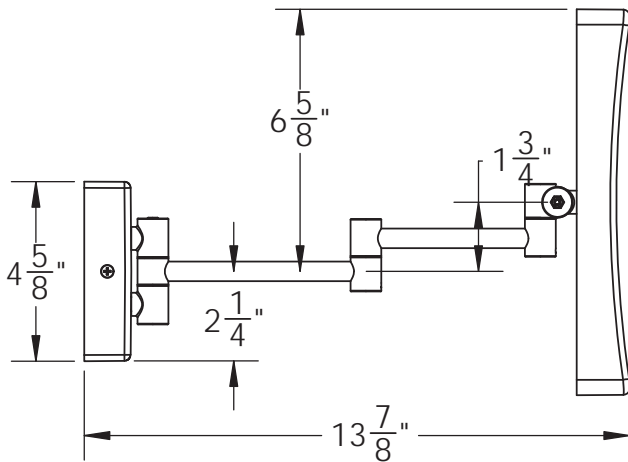

Catalog Number: **EH-20**

Baci At Home

EH-20

Operates on 110 to 240 Volts 50/60 Hertz

EH-20

Installation

- 1) Remove the 2 screws #1 and the back plate #2
- 2) Fasten the backplate to the outlet box
- 3) Connect the wires from the mirror to the wires in the outlet box - Green to Ground, White to Neutral and Black to Line
- 4) Slide the canopy over the backplate and fasten with the screws removed in step 1

Dimensions Mirror body 7 7/8" wide x 9 7/8" high
 Folds to 8 3/4" wide x 9 7/8" high x 4" deep
 Canopy 4 5/8" wide x 4 5/8" high
 Maximum extension 13 7/8"

Basic Model EH-20-CHR

Body Type Corrosion Resistant