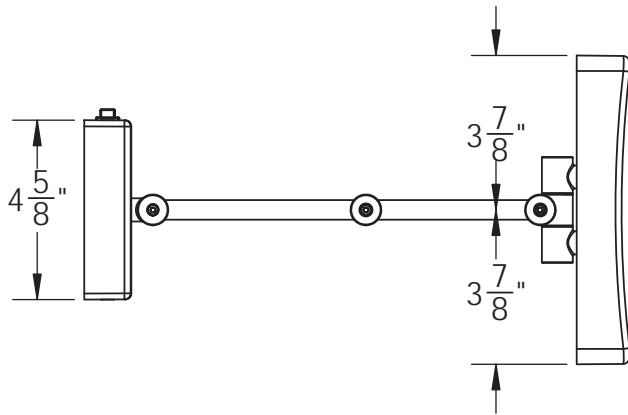

Catalog Number: **EH-20**

Baci At Home

EH-20

Operates on 110 to 240 Volts 50/60 Hertz

EH-20

Installation

- 1) Remove the 2 screws #1 and the back plate #2
- 2) Fasten the backplate to the outlet box
- 3) Connect the wires from the mirror to the wires in the outlet box - Green to Ground, White to Neutral and Black to Line
- 4) Slide the canopy over the backplate and fasten with the screws removed in step 1

Dimensions Mirror body 7 7/8" wide x 9 7/8" high
 Folds to 8 3/4" wide x 9 7/8" high x 4" deep
 Canopy 4 5/8" wide x 4 5/8" high
 Maximum extension 13 7/8"

Basic Model EH-20-CHR

Body Type Corrosion Resistant