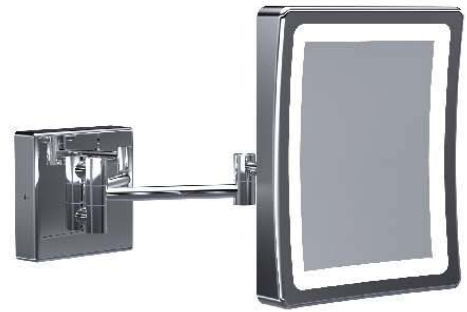

Catalog Number: **EH-20**

Baci At Home

EH-20

Operates on 110 to 240 Volts 50/60 Hertz

EH-20

Installation

- 1) Remove the 2 screws #1 and the back plate #2
- 2) Fasten the backplate to the outlet box
- 3) Connect the wires from the mirror to the wires in the outlet box - Green to Ground, White to Neutral and Black to Line
- 4) Slide the canopy over the backplate and fasten with the screws removed in step 1

EH-20 - Affordable rectangular wall mirror

Product Category Baci Basic Mirrors
Special Features Corrosion Resistant construction
 Optical quality glass mirror
 LED incandescent lighting
 3 year warrantee

Dimensions Mirror body 7 7/8" wide x 9 7/8" high
 Folds to 8 3/4" wide x 9 7/8" high x 4" deep
 Canopy 4 5/8" wide x 4 5/8" high
 Maximum extension 13 7/8"

Basic Model EH-20-CHR

Body Type Corrosion Resistant

Magnification 5X

Finish options
 Chrome
 Satin Nickel
 Bronze

Other models in this family

EH-30 Round

EH-20-X Unlighted