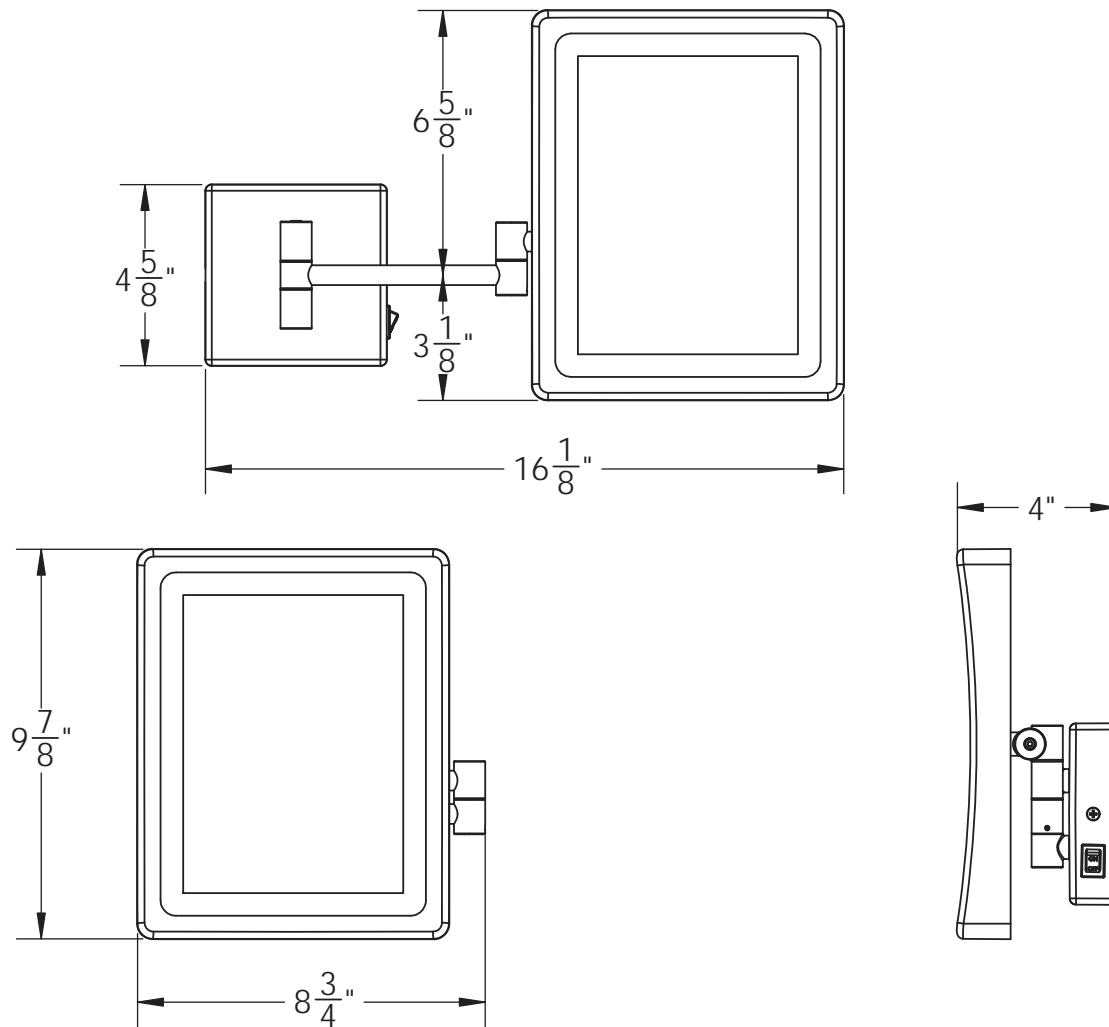

Catalog Number: **EH-20**

Baci At Home

EH-20

Operates on 110 to 240 Volts 50/60 Hertz

EH-20

Installation

- 1) Remove the 2 screws #1 and the back plate #2
- 2) Fasten the backplate to the outlet box
- 3) Connect the wires from the mirror to the wires in the outlet box - Green to Ground, White to Neutral and Black to Line
- 4) Slide the canopy over the backplate and fasten with the screws removed in step 1

EH-20 - Affordable rectangular wall mirror

Product Category Baci Basic Mirrors
Special Features Corrosion Resistant construction
 Optical quality glass mirror
 LED incandescent lighting
 3 year warrantee

Dimensions Mirror body 7 7/8" wide x 9 7/8" high
 Folds to 8 3/4" wide x 9 7/8" high x 4" deep
 Canopy 4 5/8" wide x 4 5/8" high
 Maximum extension 13 7/8"

Basic Model EH-20-CHR

Body Type Corrosion Resistant