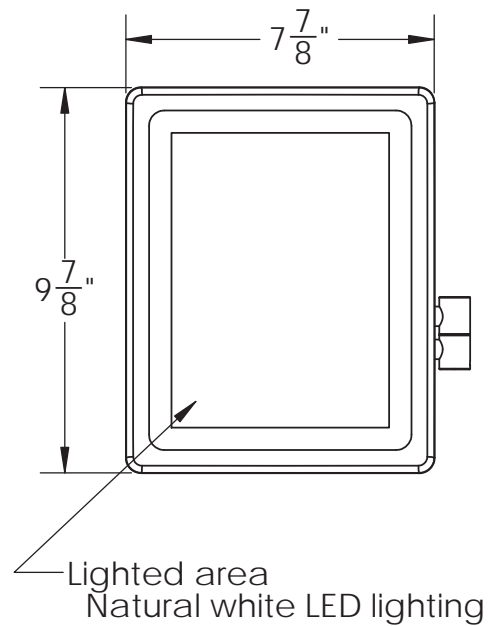

Catalog Number: **EH-20**

Baci At Home

EH-20

Operates on 110 to 240 Volts 50/60 Hertz

EH-20

Installation

- 1) Remove the 2 screws #1 and the back plate #2
- 2) Fasten the backplate to the outlet box
- 3) Connect the wires from the mirror to the wires in the outlet box - Green to Ground, White to Neutral and Black to Line
- 4) Slide the canopy over the backplate and fasten with the screws removed in step 1

Dimensions Mirror body 7 7/8" wide x 9 7/8" high
 Folds to 8 3/4" wide x 9 7/8" high x 4" deep
 Canopy 4 5/8" wide x 4 5/8" high
 Maximum extension 13 7/8"

Basic Model EH-20-CHR

Body Type Corrosion Resistant