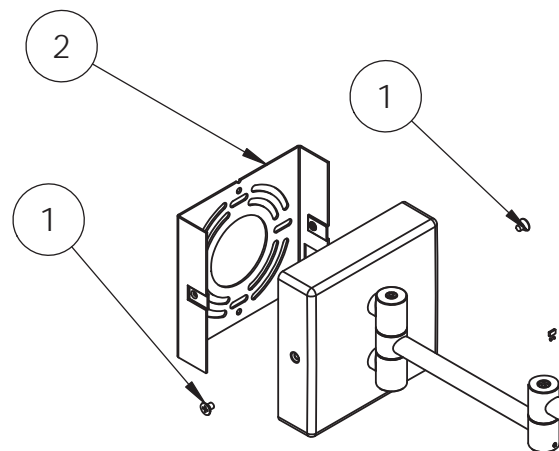

Catalog Number: **EH-20**

Baci At Home

EH-20

Operates on 110 to 240 Volts 50/60 Hertz

EH-20

Installation

- 1) Remove the 2 screws #1 and the back plate #2
- 2) Fasten the backplate to the outlet box
- 3) Connect the wires from the mirror to the wires in the outlet box - Green to Ground, White to Neutral and Black to Line
- 4) Slide the canopy over the backplate and fasten with the screws removed in step 1

Dimensions Mirror body 7 7/8" wide x 9 7/8" high
 Folds to 8 3/4" wide x 9 7/8" high x 4" deep
 Canopy 4 5/8" wide x 4 5/8" high
 Maximum extension 13 7/8"

Basic Model EH-20-CHR

Body Type Corrosion Resistant