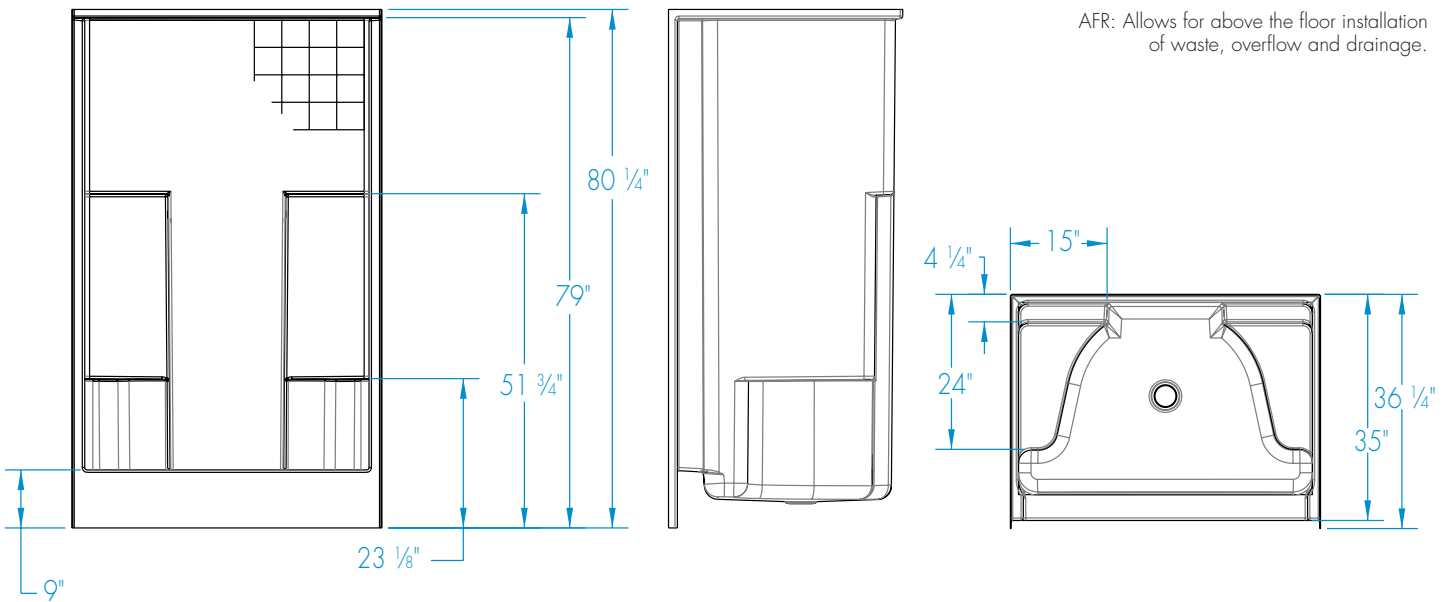

# 1483CTGNM

48 x 35 x 79 inches

AFR: Allows for above the floor installation of waste, overflow and drainage.

## FEATURES

lbs Dimensional Tolerance  $\pm \frac{3}{8}$ ". Dimensions needed for site preparation should be measured from the unit. Aquatic assumes no responsibility for preparatory work.

Model #	Material	Wall Finish	Pieces	Drain	Seat	Net Wt.	Pkg. Wt.
AFR Shower #1483CTGNM	AcrylX™	Textured Tile	1	Center	2 seats	112	117

## DIMENSIONS

Specifications	inches
Width: Overall / Net	48
Depth: Overall / Net	36 1/4 / 35
Height: Overall / Net	80 1/4 / 79
Enclosure Opening	43 3/4
Skirt Height	9
Drain Rough-In (from Back Wall)	15 3/4
Drain Rough-In (from Side Wall)	24
Drain: Diameter / Clearance	3 1/4 / 3 3/4

## FRAMING DIMENSIONS

Type	D Depth	W Width	H Height	A	B	C
Alcove	36 1/4	48 1/8	-	Box Out	24	15 3/4