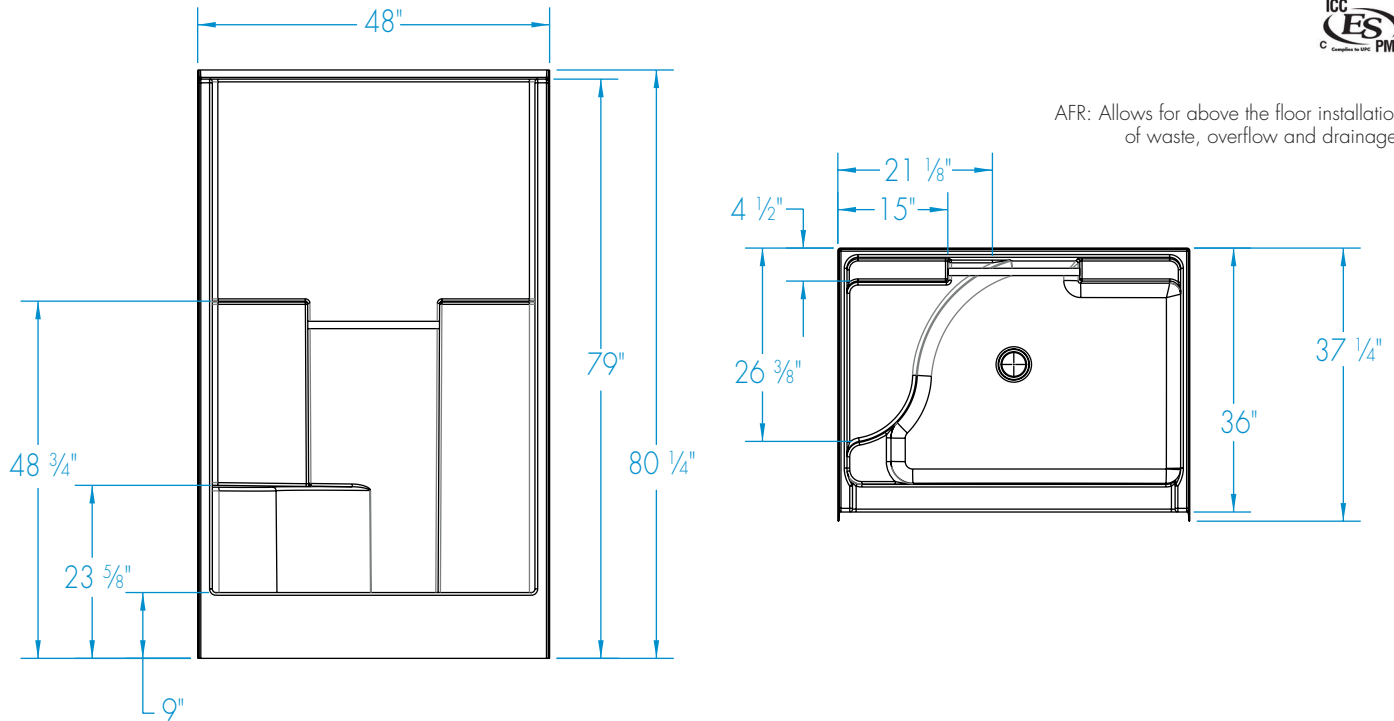

COLOR OPTIONS

Stock	Upgraded	Premium
White	Almond Linen/Biscuit Bone	Black Mexican Sand Sand Bar Sterling Silver

1483DTSM

48 x 36 x 79 inches

AFR: Allows for above the floor installation of waste, overflow and drainage.

FEATURES

lbs

Dimensional Tolerance $\pm \frac{3}{8}$ ". Dimensions needed for site preparation should be measured from the unit. Aquatic assumes no responsibility for preparatory work.

Model #	Material	Wall Finish	Pieces	Drain	Seat	Net Wt.	Pkg. Wt.
AFR Shower #1483DTSM	AcrylX™	Diagonal Tile	1	Center	1 seat (LH or RH)	117	122

DIMENSIONS

Specifications	inches
Width: Overall / Net	48
Depth: Overall / Net	37 1/4 / 36
Height: Overall / Net	80 1/4 / 79
Enclosure Opening	44
Skirt Height	9
Drain Rough-In (from Back Wall)	15 7/8
Drain Rough-In (from Side Wall)	24
Drain: Diameter / Clearance	3 1/4 / 3 7/8

FRAMING DIMENSIONS

inches

Type	D Depth	W Width	H Height	A	B	C
Alcove	37 1/4	48 1/8	-	Box Out	24	15 7/8