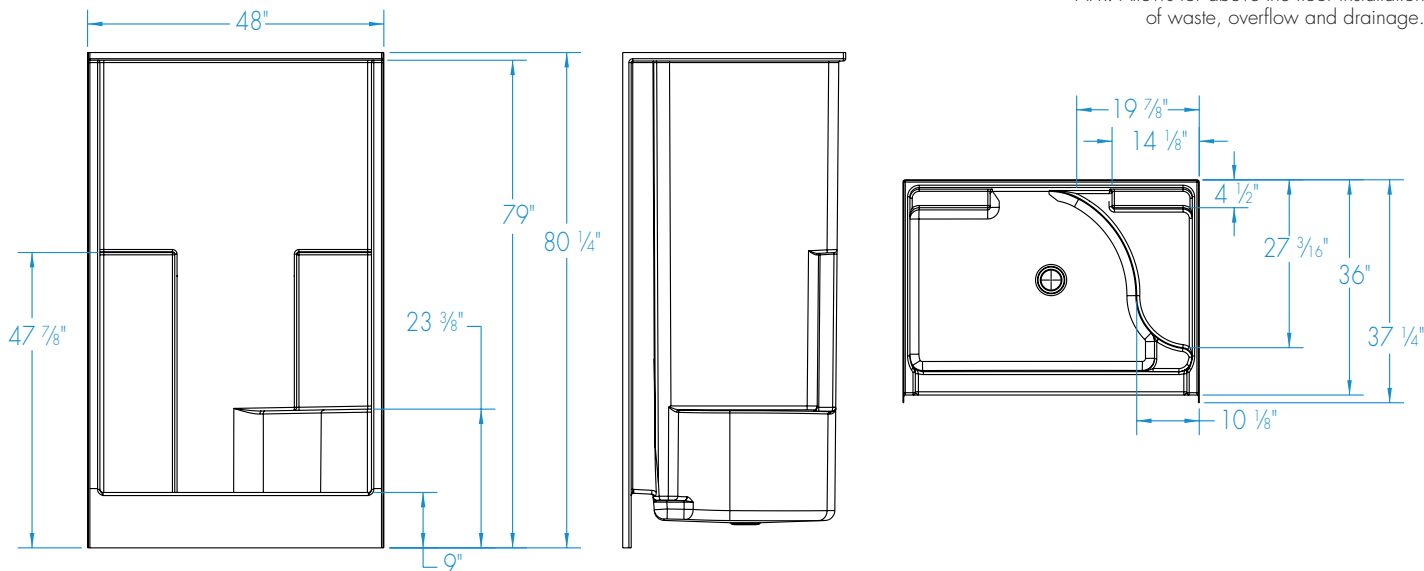

# 1483STSM

48 x 36 x 79 inches

AFR: Allows for above the floor installation of waste, overflow and drainage.

## DIMENSIONS

Specifications	inches
Width: Overall / Net	48
Depth: Overall / Net	37 1/4 / 36
Height: Overall / Net	80 1/4 / 79
Enclosure Opening	44
Skirt Height	9
Drain Rough-In (from Back Wall)	15 7/8
Drain Rough-In (from Side Wall)	24
Drain: Diameter / Clearance	3 1/4 / 3 7/8

## FRAMING DIMENSIONS

Type	D Depth	W Width	H Height	A	B	C
Alcove	37 1/4	48 1/8	-	Box Out	24	15 7/8