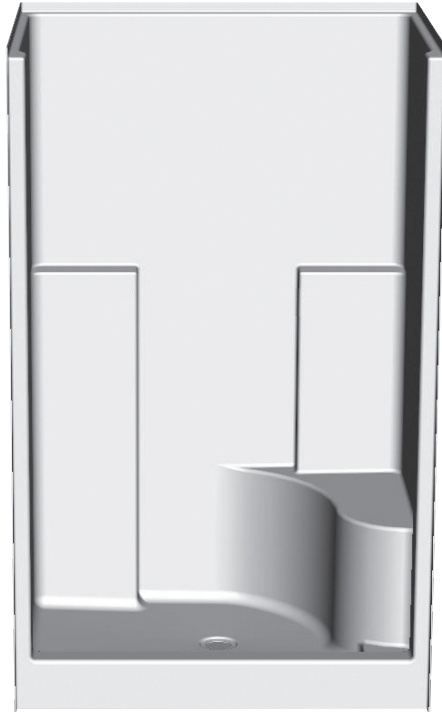

# 1483STSM – EVERYDAY SHOWERS

48 x 36 x 79 inches

## FEATURES

- Above floor rough
- Shower stall
- Smooth wall finish
- Integral toiletry shelves
- Slip resistant, textured bottom
- Left or right single seat
- East zone only
- Center drain
- AcrylX™ applied acrylic surface
- Lifetime limited warranty

## OPTIONS

- Brass shower drain
- Grab bar reinforcement
- Factory installed assisted care grab bars
- Shower Door Series L0517