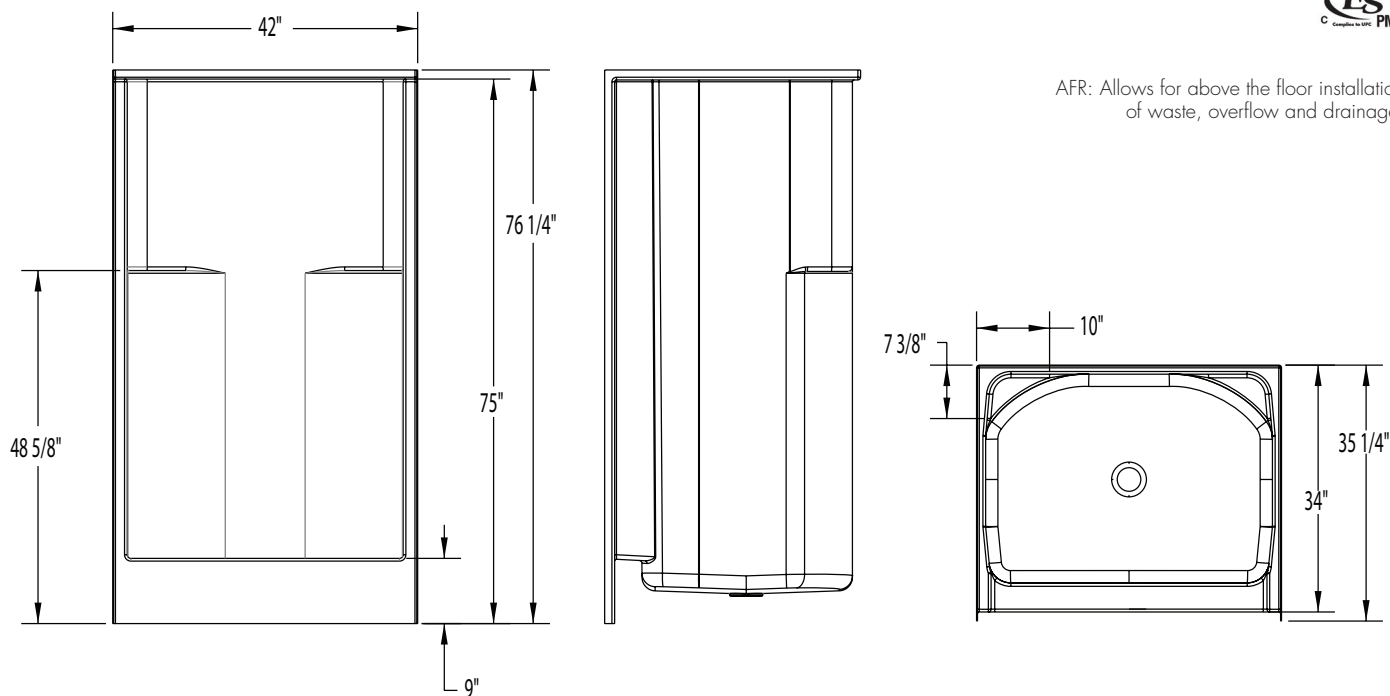

1423CM – EVERYDAY SHOWERS

42 x 34 x 75 inches

FEATURES

- Shower stall
- Smooth wall finish
- Molded toiletry shelves
- Above-floor rough
- Slip-resistant textured bottom
- Center drain
- AcrylX™ applied acrylic surface
- Lifetime limited warranty

COLOR OPTIONS

Stock	Upgraded	Premium
White	Almond Linen/Biscuit Bone	Black Mexican Sand Sand Bar Sterling Silver

1423CM

42 x 34 x 75 inches

AFR: Allows for above the floor installation of waste, overflow and drainage.

DIMENSIONS

Specifications	inches
Width: Overall / Net	42)
Depth: Overall / Net	35 1/4 / 34
Height: Overall / Net	76 1/4 / 75
Enclosure Opening	37 3/4
Skirt Height	9
Drain Rough-In (from Back Wall)	15 3/4
Drain Rough-In (from Side Wall)	21
Drain: Diameter / Clearance	3 1/4 / 3 3/4

FRAMING DIMENSIONS inches

Type	D Depth	W Width	H Height	A	B	C
Alcove	35 1/4	42 1/8	-	Box Out	21	15 3/4