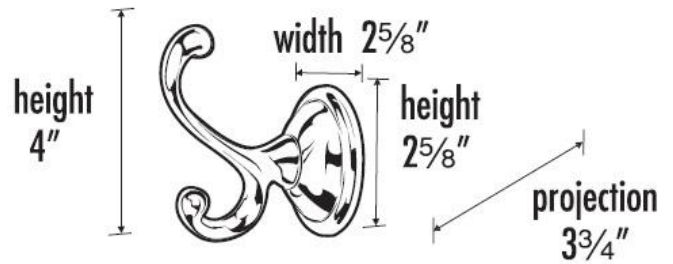

SPECIFICATIONS

YALE
ROBE HOOK

FEATURES

Traditional styling
Multiple finishes
Concealed installation

WARRANTY

Limited lifetime

FINISHES

Polished Brass (PB)
Polished Brass/Non-lacquered (PB/NL)
Polished Chrome (PC)
Barcelona (BARC)
Bronze (BRZ)
Chocolate Bronze (CHBRZ)
Satin Nickel (SN)

MATERIAL

Brass

Item#

A9299

NOTE: Dimensions and specifications are subject to change without notice.