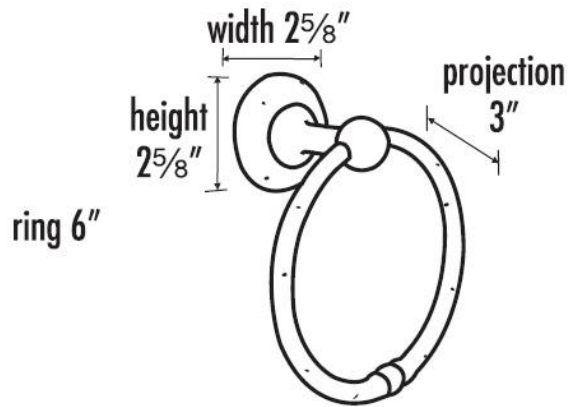

SPECIFICATIONS

SIERRA
6" TOWEL RING

FEATURES

Rustic styling
Multiple finishes
Concealed installation

WARRANTY

Limited lifetime

FINISHES

Dark Bronze (DKBRZ)
Rust Bronze (RSTBRZ)
Iron (IRN)
White Bronze (WHBRZ)

MATERIAL

Bronze

Item#

A8240

NOTE: Dimensions and specifications are subject to change without notice.