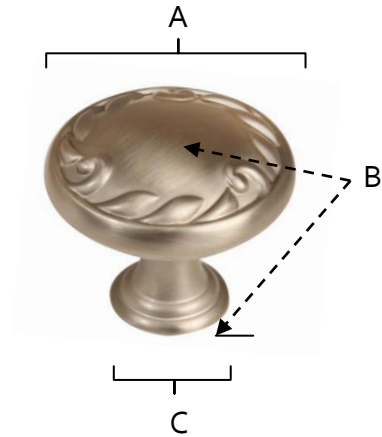

SPECIFICATIONS

**ORNATE
KNOBS**

FEATURES

- Traditional styling
- Multiple finishes
- Concealed installation

WARRANTY

Limited lifetime

FINISHES

- Polished Brass (PB)
- Polished Brass, No Lacquer (PB/NL)
- Antique English (AE)
- Antique English Matte (AEM)
- Barcelona (BARC)
- Polished Antique (PA)
- Satin Nickel (SN)

MATERIAL

Brass

Item#	A	B	C
A3650-14	1 1/4"	1"	5/8"
A3650-38	1 1/2"	1 1/4"	11/16"

KEY:

- A - Length and Width
- B - Projection
- C - Mount Length and Width

NOTE: Dimensions and specifications are subject to change without notice.