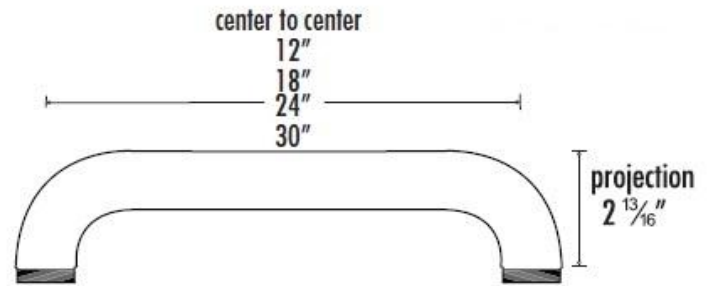

SPECIFICATIONS

ADA COMPLIANT GRAB BARS
GRAB BAR ONLY

FEATURES

Modern styling
Multiple finishes
Concealed installation

WARRANTY

Limited lifetime

FINISHES

Polished Brass (PB)
Polished Brass/Non-lacquered (PB/NL)
Polished Chrome (PC)
Polished Nickel (PN)
Satin Nickel (SN)

MATERIAL

Brass

Bar Diameter 2"

Item#

A0012
A0018
A0024
A0030

Grab Bar Brackets Sold Separately

NOTE: Dimensions and specifications are subject to change without notice.