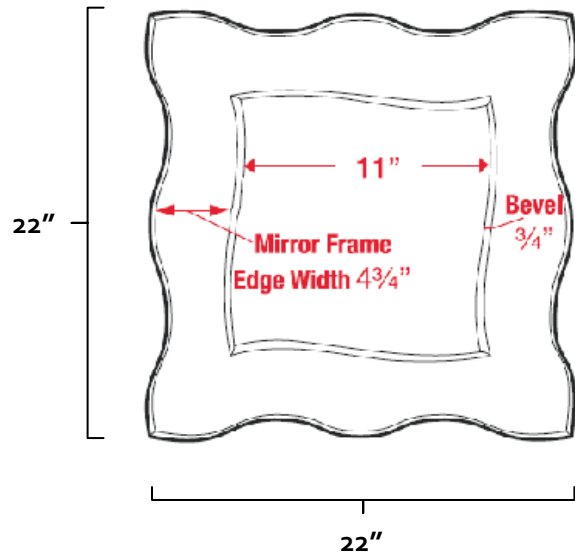

SPECIFICATIONS

MIRRORS

MIRROR ON MIRROR

FEATURES

Transitional styling

WARRANTY

Limited lifetime

MATERIAL

Glass

Item#

2509-102

NOTE: Dimensions and specifications are subject to change without notice.